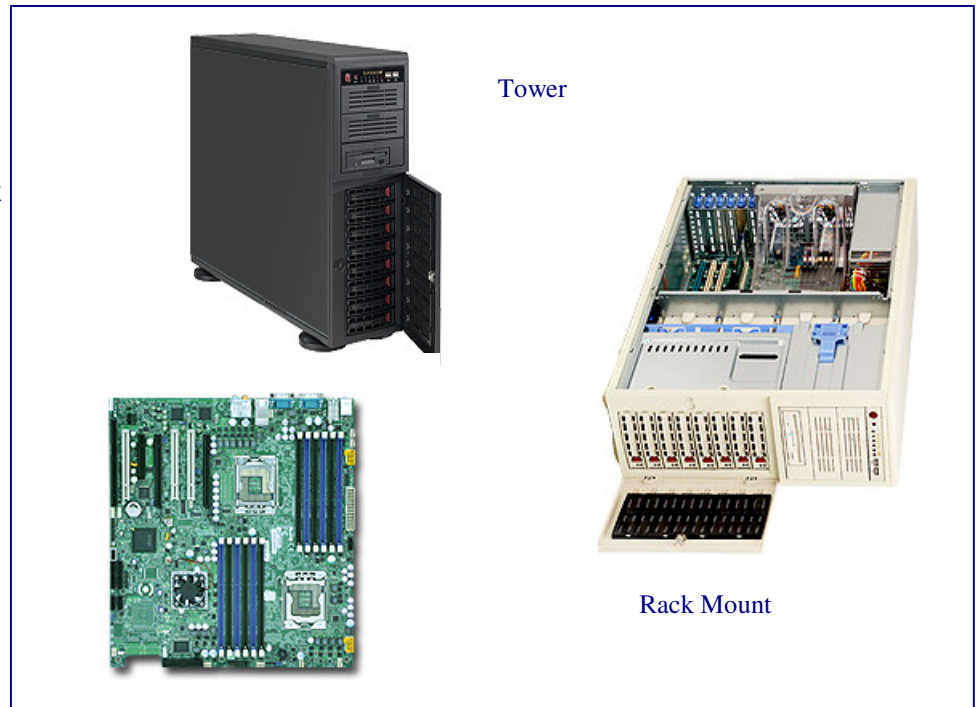

# SuperServer

**CRC is specialized in providing unique and cost effective server solution packages for a wide variety of computer applications**

## **4U SuperServer Tower/rack mount**

Powered by dual Xeon® Quad Core processors, CRC's versatile 4U server has been one of the most popular server/storage platforms on the market today. Designed for industry-leading performance and high data availability, the tower/4U series is optimized for business critical applications such as databases, corporate networking, email and web servers, and NAS.

## **Key Features**

1. Dual Intel® 64-bit Xeon® Quad-Core Support
  2. Dual Redundant Power Supplies
  3. Up to 198GB DDR3, 1333 MHz Memory
  4. Dual Intel® Gigabit Ethernet Controllers
  5. Six SATA Hot Swap drive bays
  6. RAID 0, 1, 5 & 10 support
  7. 9 USB Cnnectors
- 2 (x16) PCI-E slots  
1 (x 4) PCI-E slot  
4 PCI slots